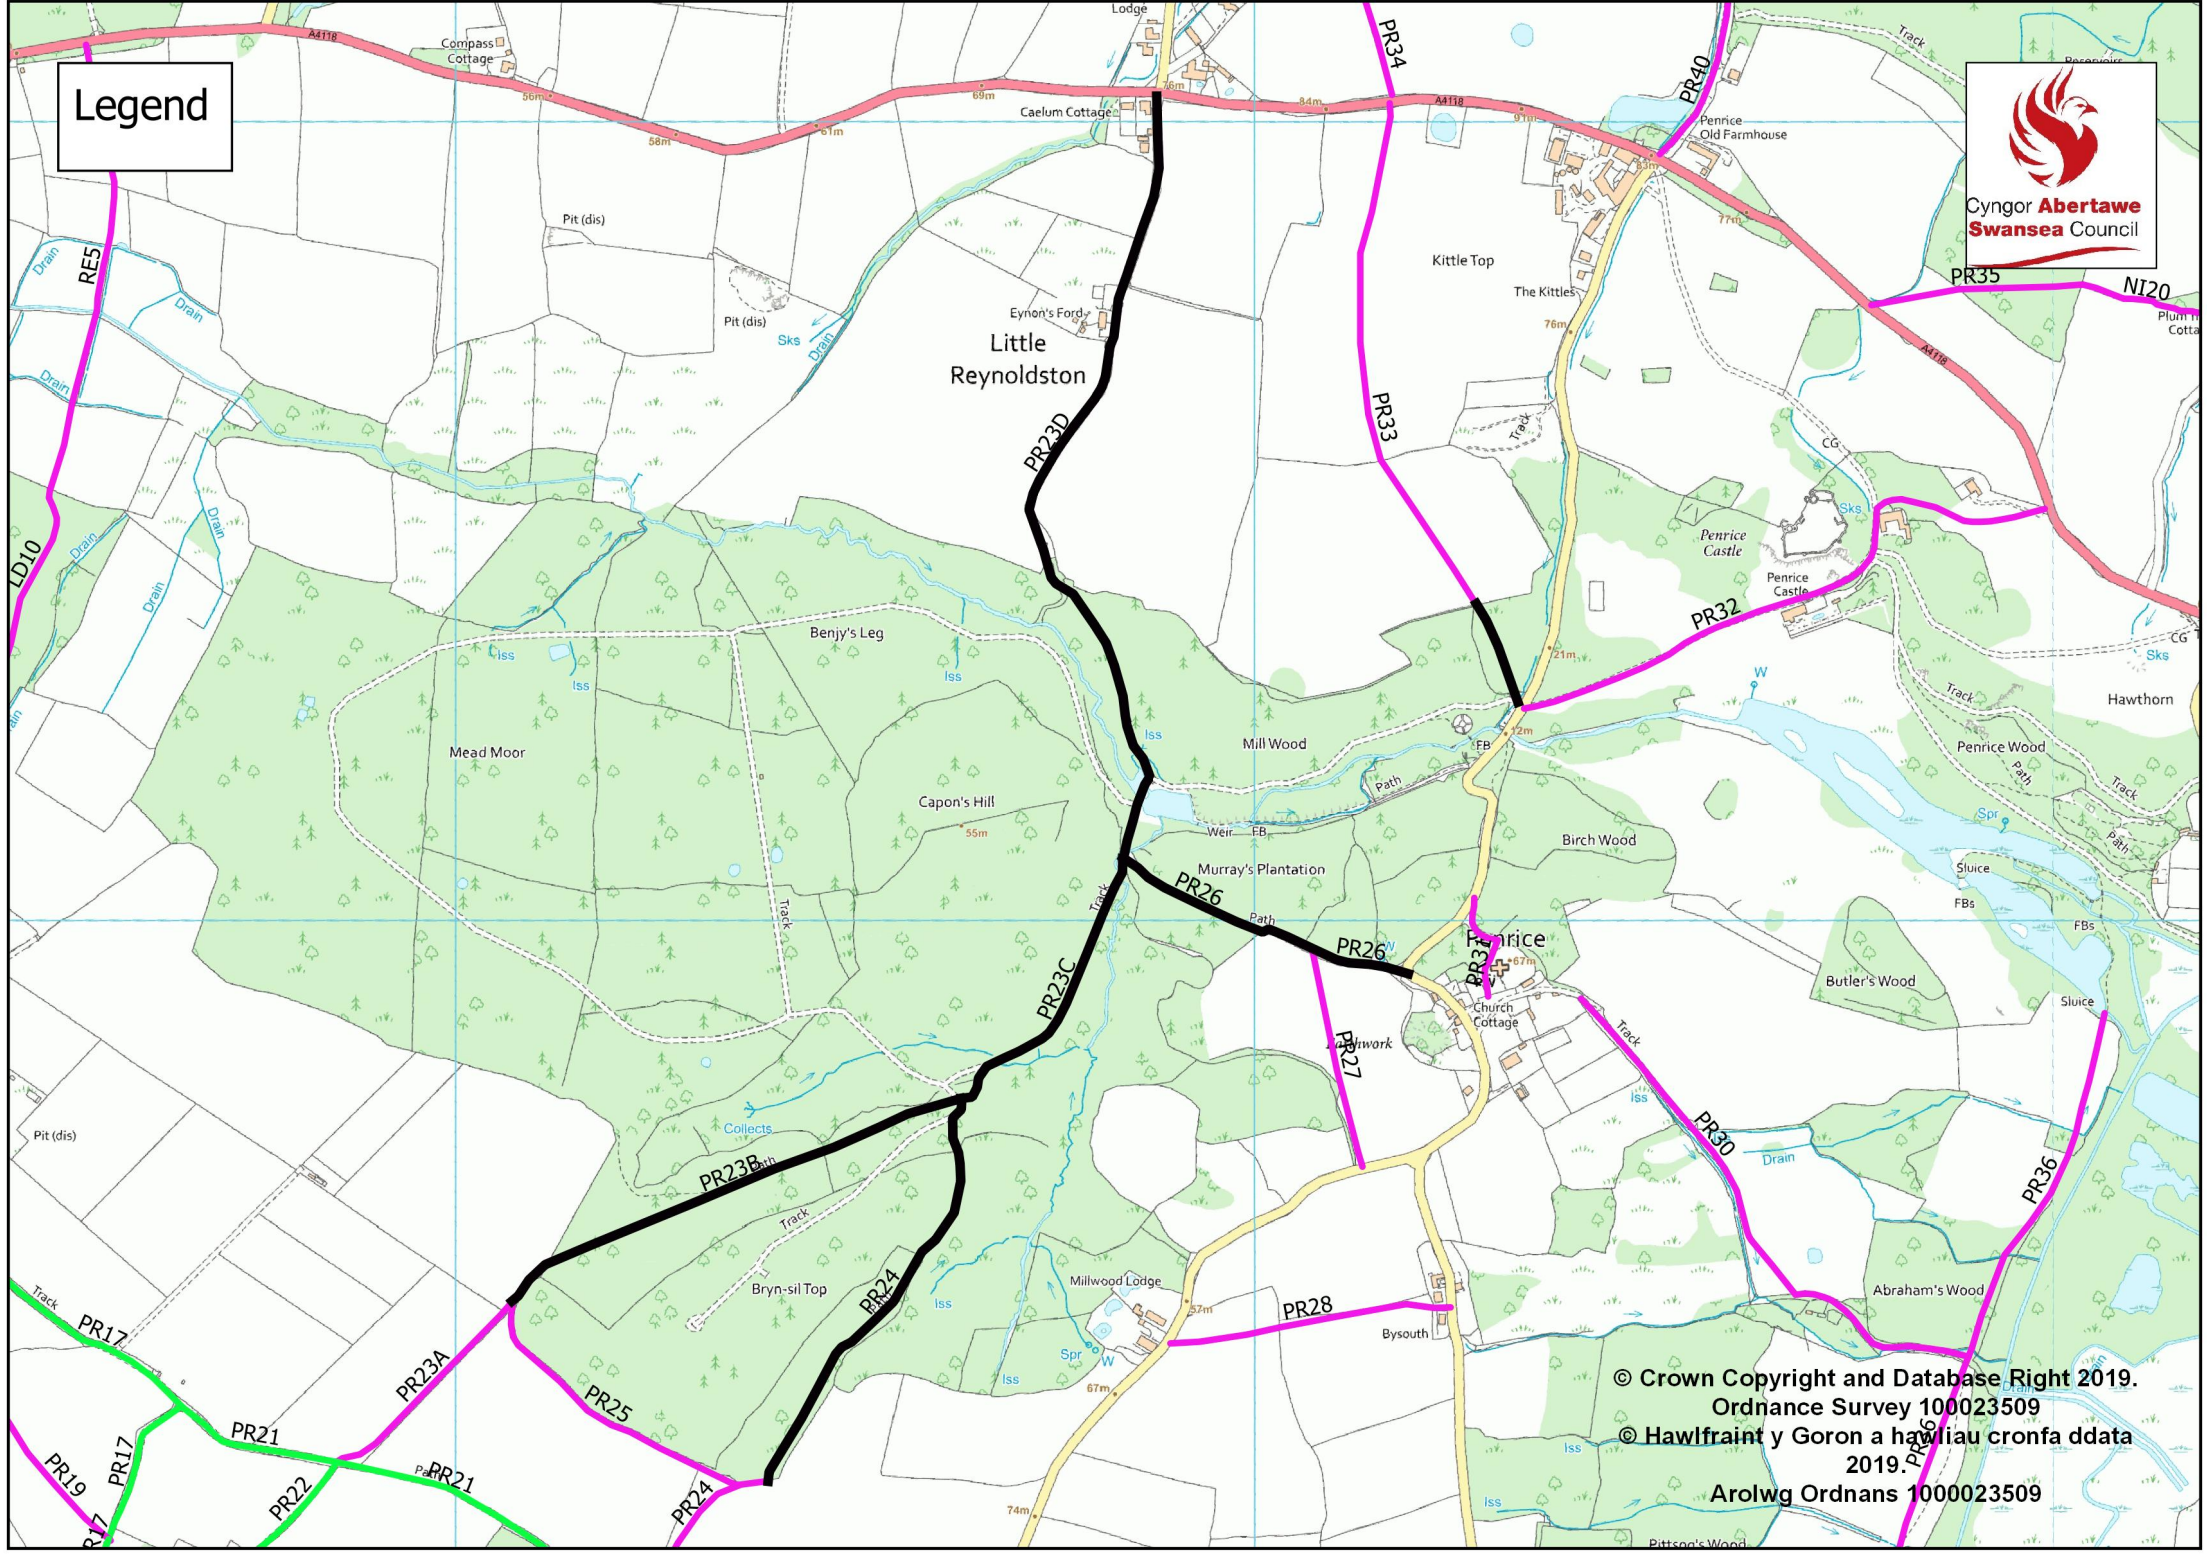

Legend

© Crown Copyright and Database Right 2019. Ordnance Survey 100023509 © Hawlfraint y Goron a hawl iau cronfa ddata 2019. Arolwg Ordans 1000023509