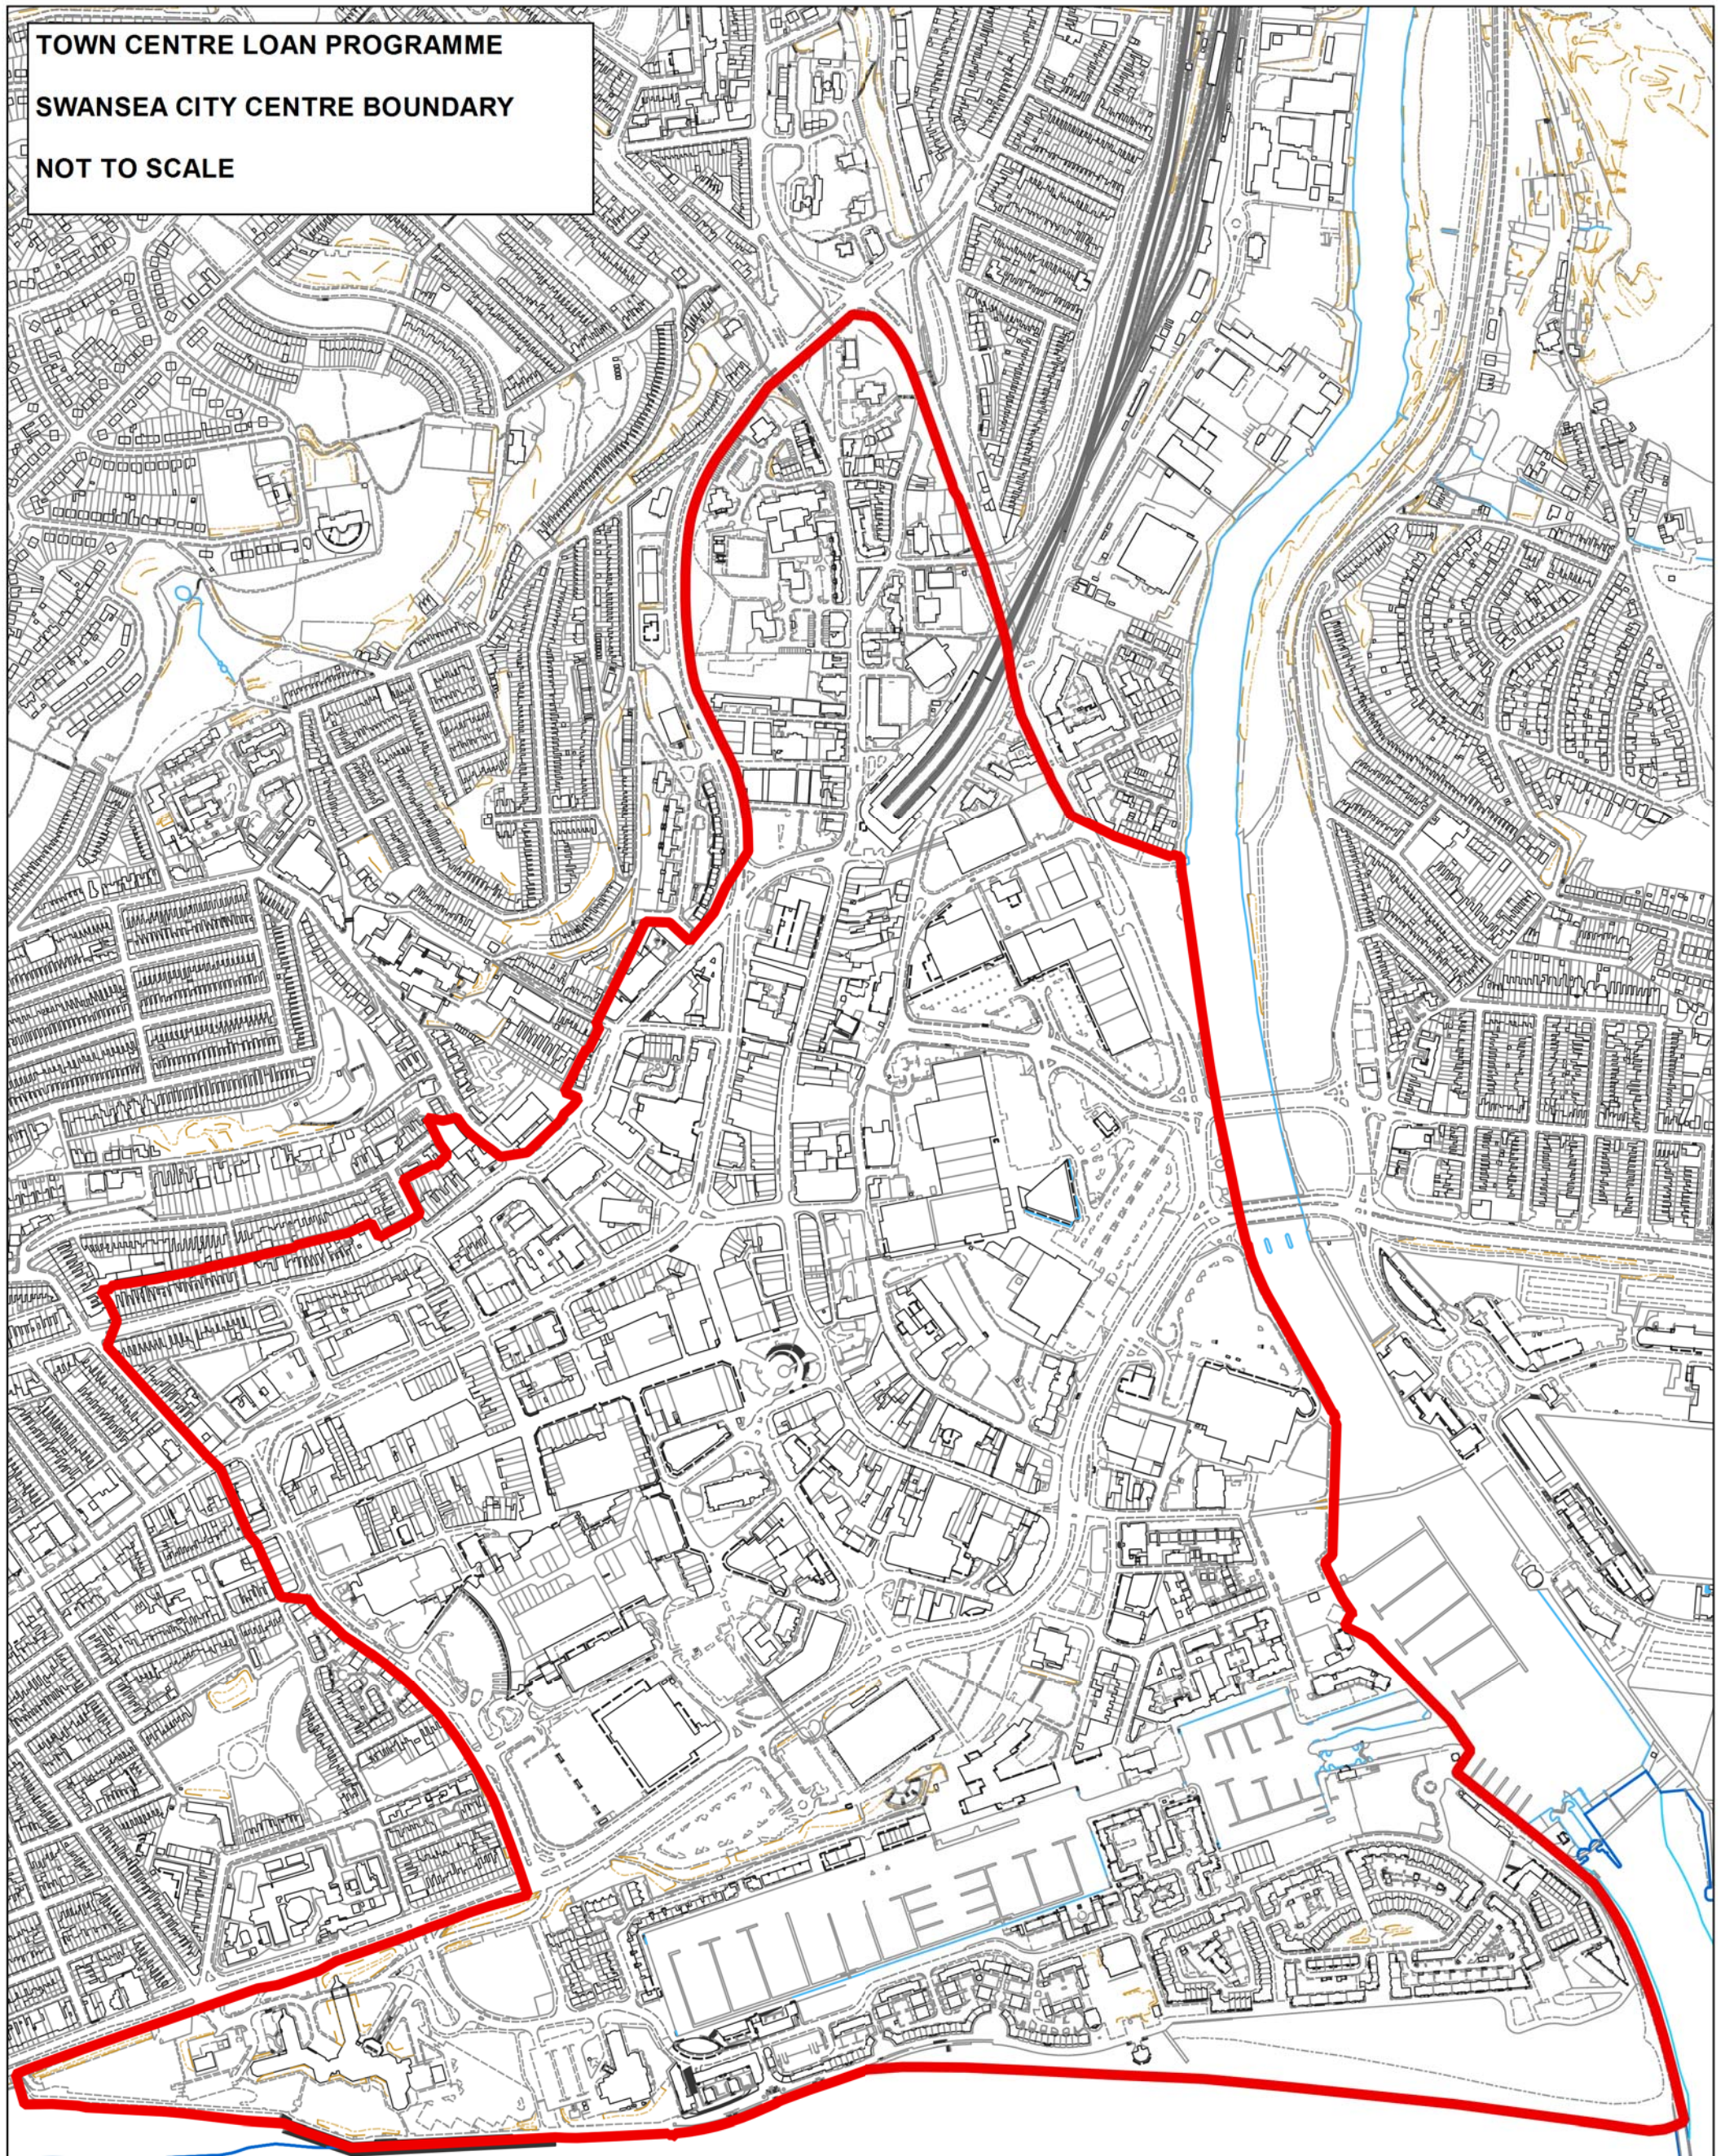

TOWN CENTRE LOAN PROGRAMME

SWANSEA CITY CENTRE BOUNDARY

NOT TO SCALE

© Crown copyright [and database rights] [2018] OS [100023509]. You are granted a non-exclusive, royalty free, revocable licence solely to view the Licensed Data for non-commercial purposes for the period during which Swansea Council makes it available. You are not permitted to copy, sub-license, distribute, sell or otherwise make available the Licensed Data to third parties in any form. Third party rights to enforce the terms of this licence shall be reserved to OS.