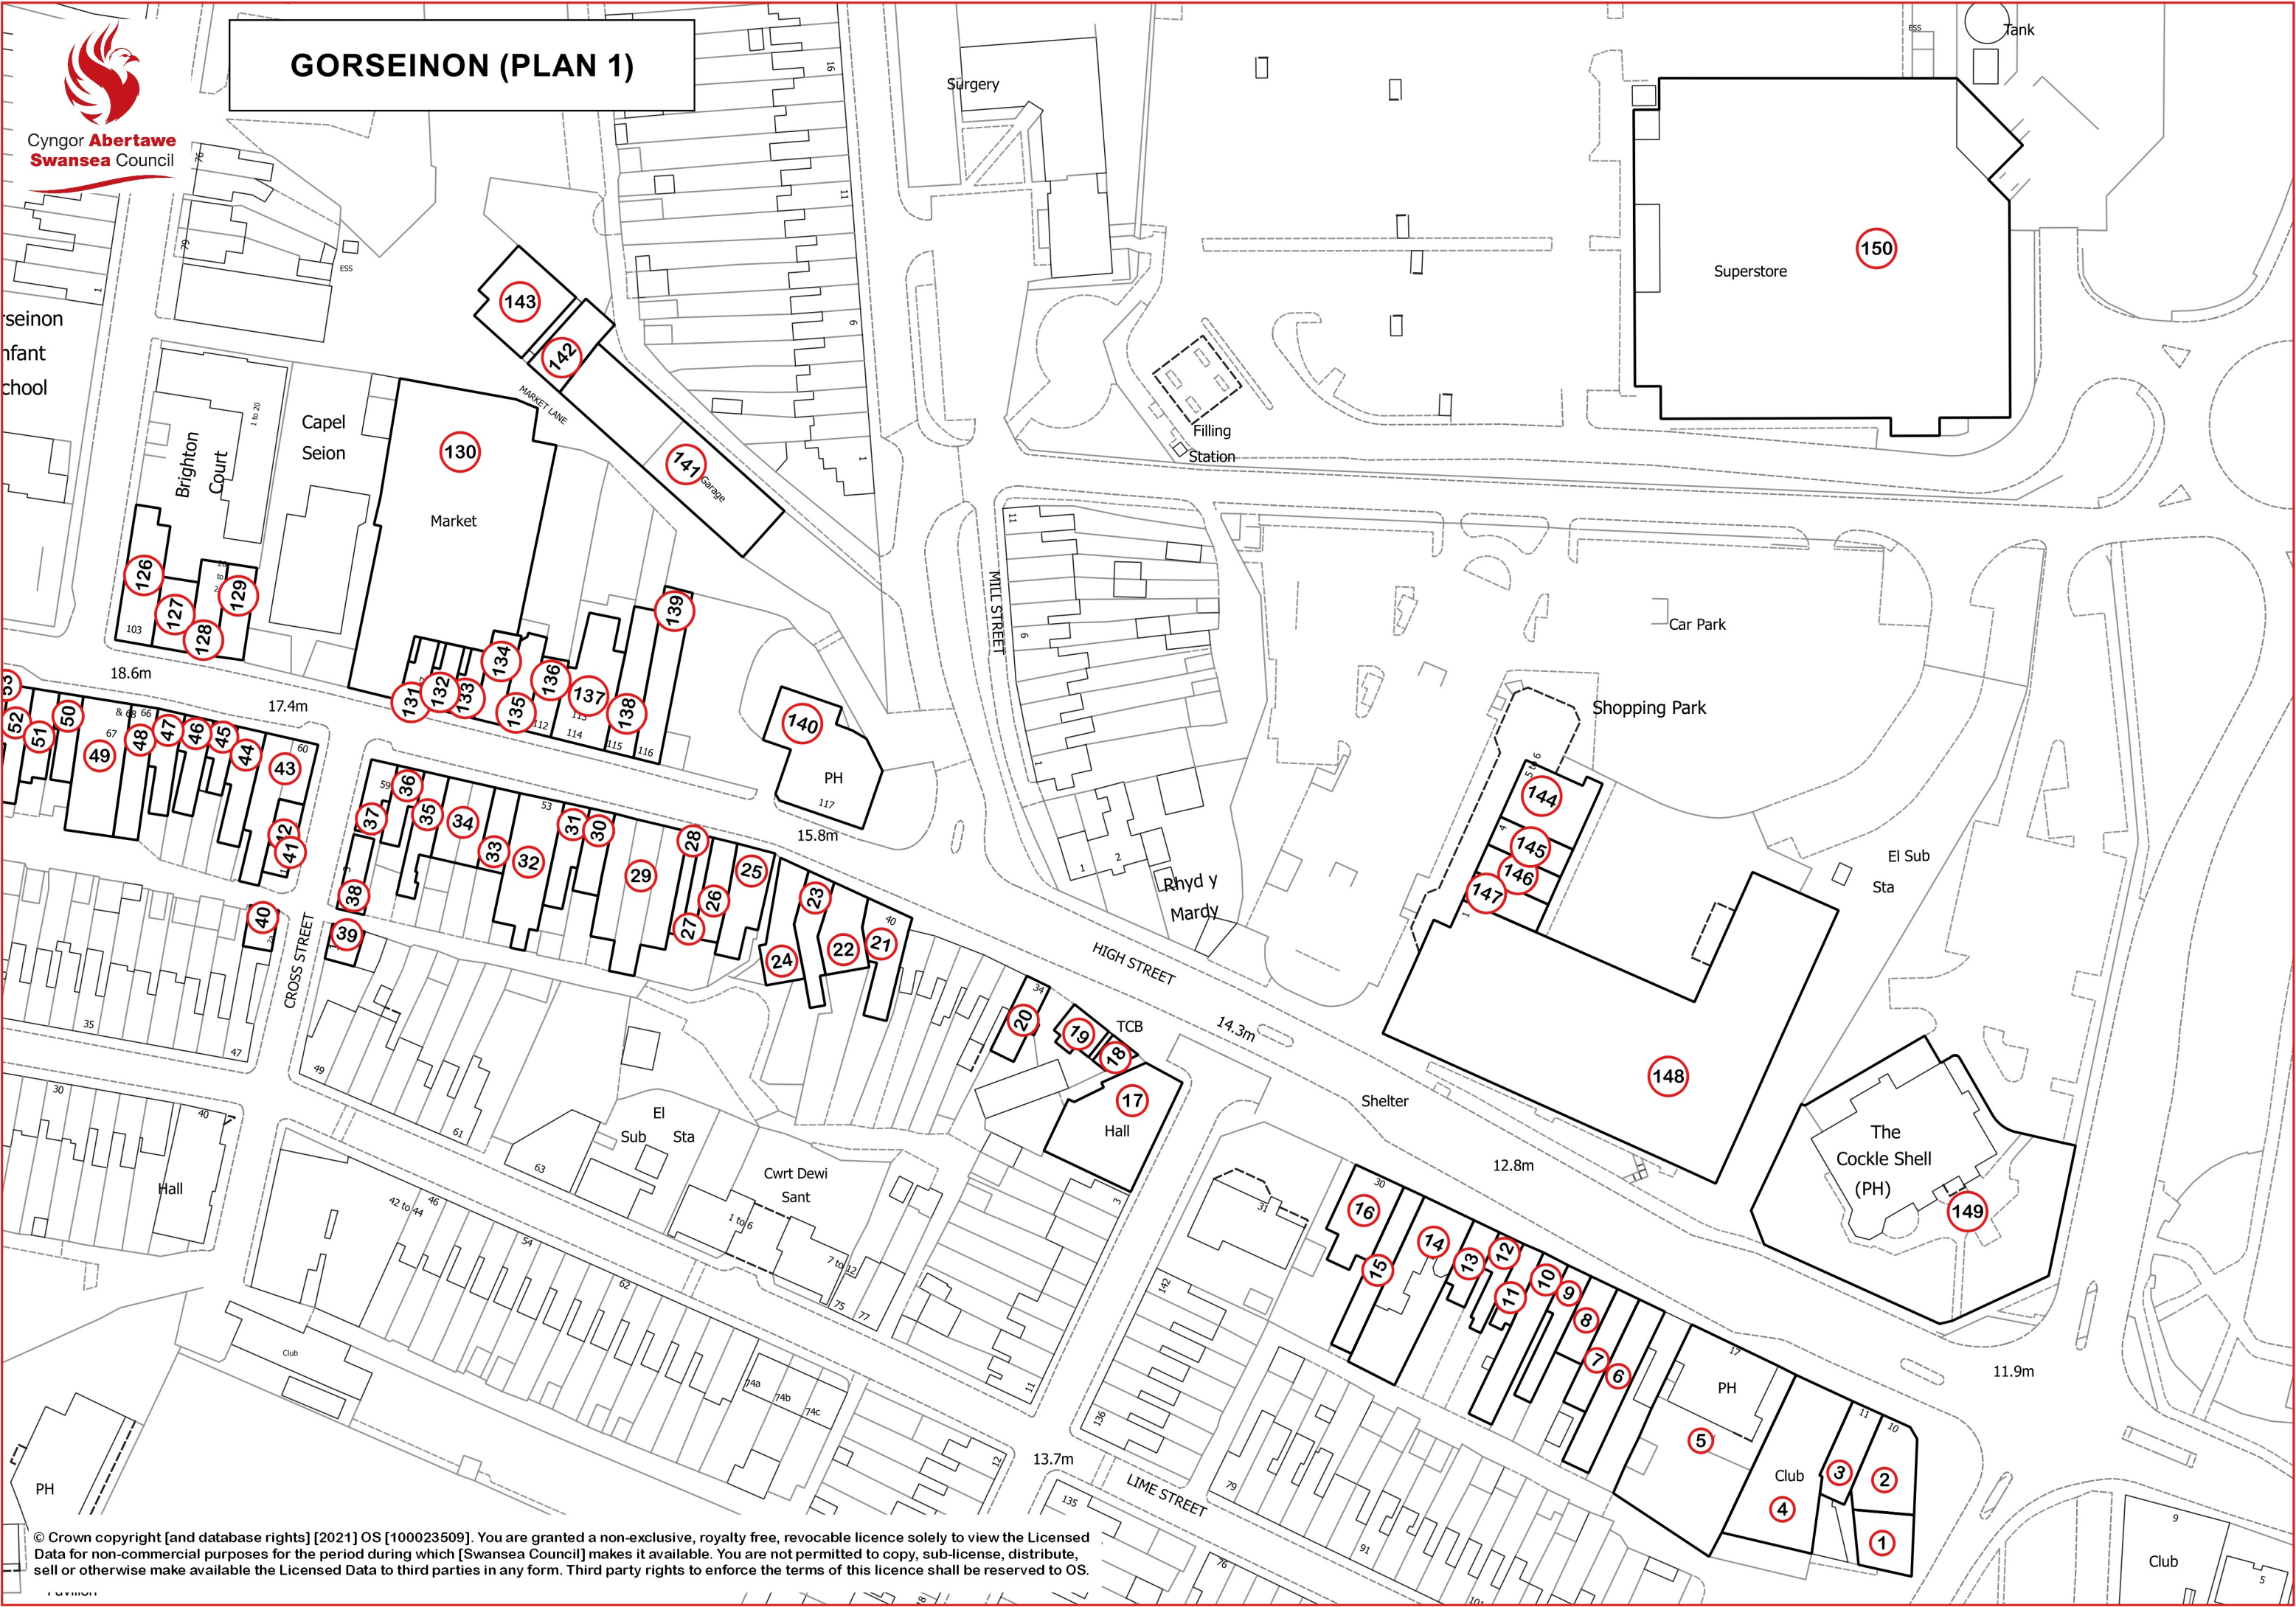

Cyngor **Abertawe**
Swansea Council

GORSEINON (PLAN 1)

© Crown copyright [and database rights] [2021] OS [100023509]. You are granted a non-exclusive, royalty free, revocable licence solely to view the Licensed Data for non-commercial purposes for the period during which [Swansea Council] makes it available. You are not permitted to copy, sub-license, distribute, sell or otherwise make available the Licensed Data to third parties in any form. Third party rights to enforce the terms of this licence shall be reserved to OS.