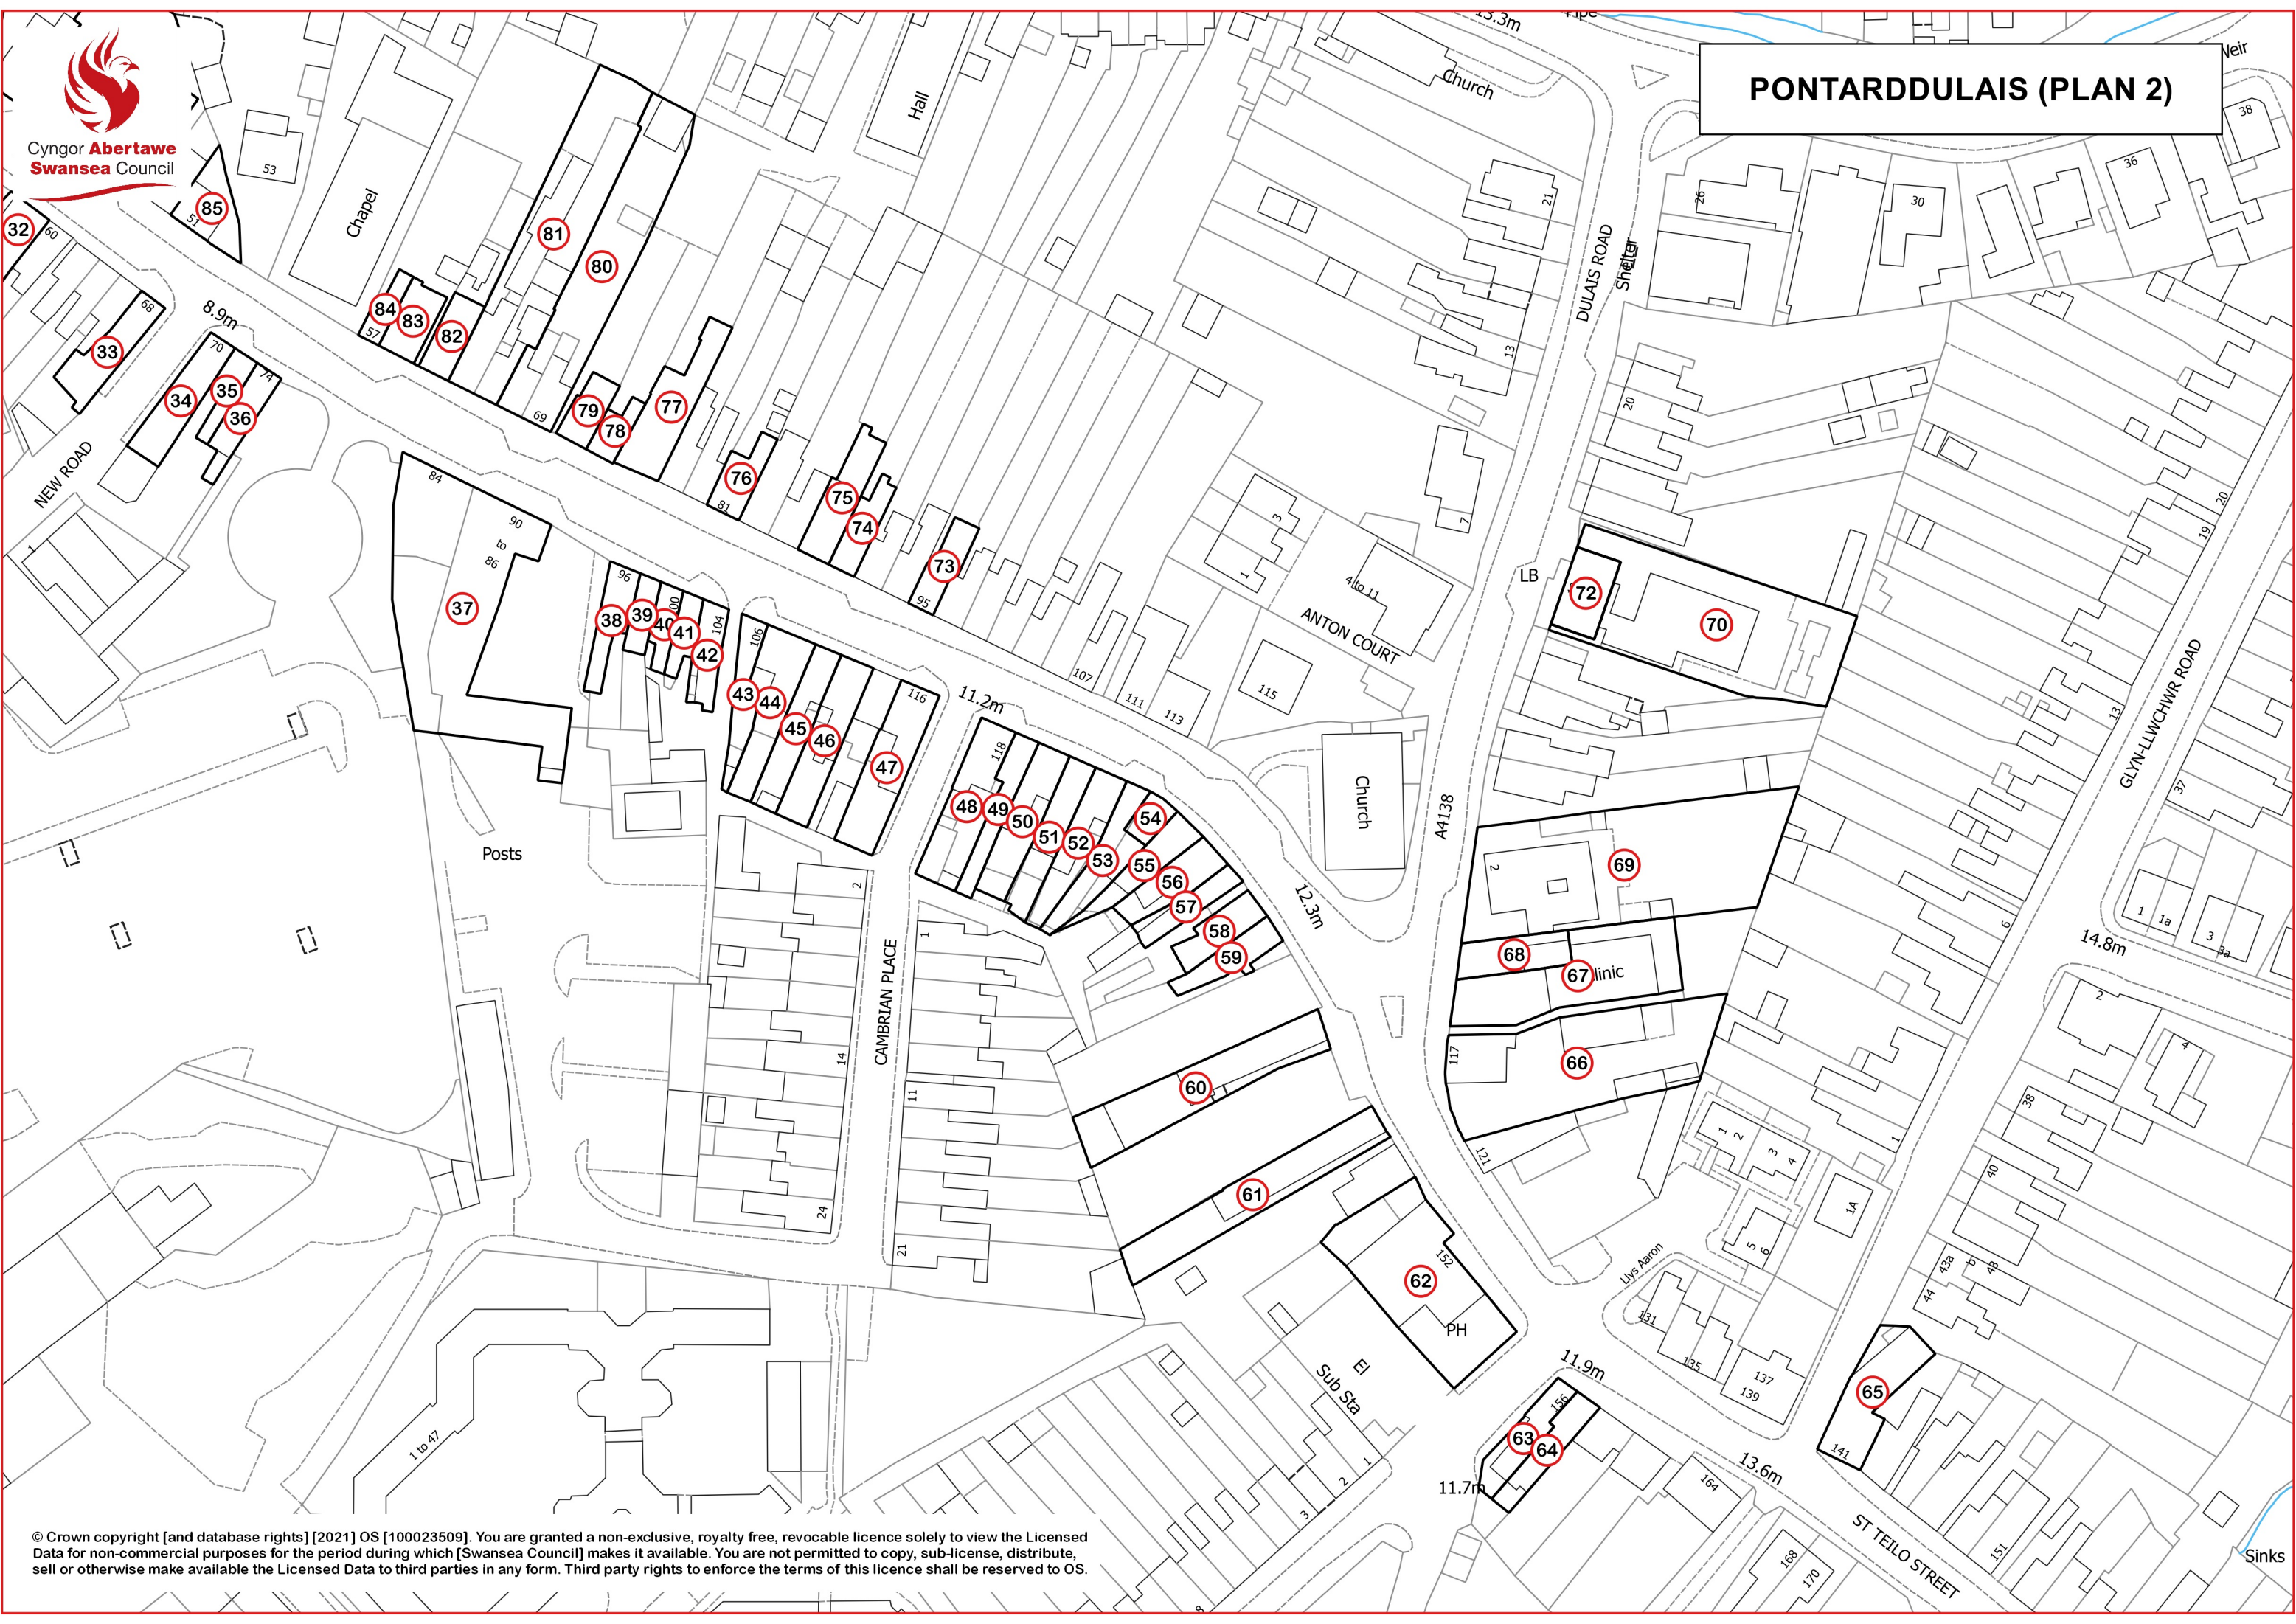

Cyngor **Abertawe**
Swansea Council

PONTARDDULAI (PLAN 2)

© Crown copyright [and database rights] [2021] OS [100023509]. You are granted a non-exclusive, royalty free, revocable licence solely to view the Licensed Data for non-commercial purposes for the period during which [Swansea Council] makes it available. You are not permitted to copy, sub-license, distribute, sell or otherwise make available the Licensed Data to third parties in any form. Third party rights to enforce the terms of this licence shall be reserved to OS.