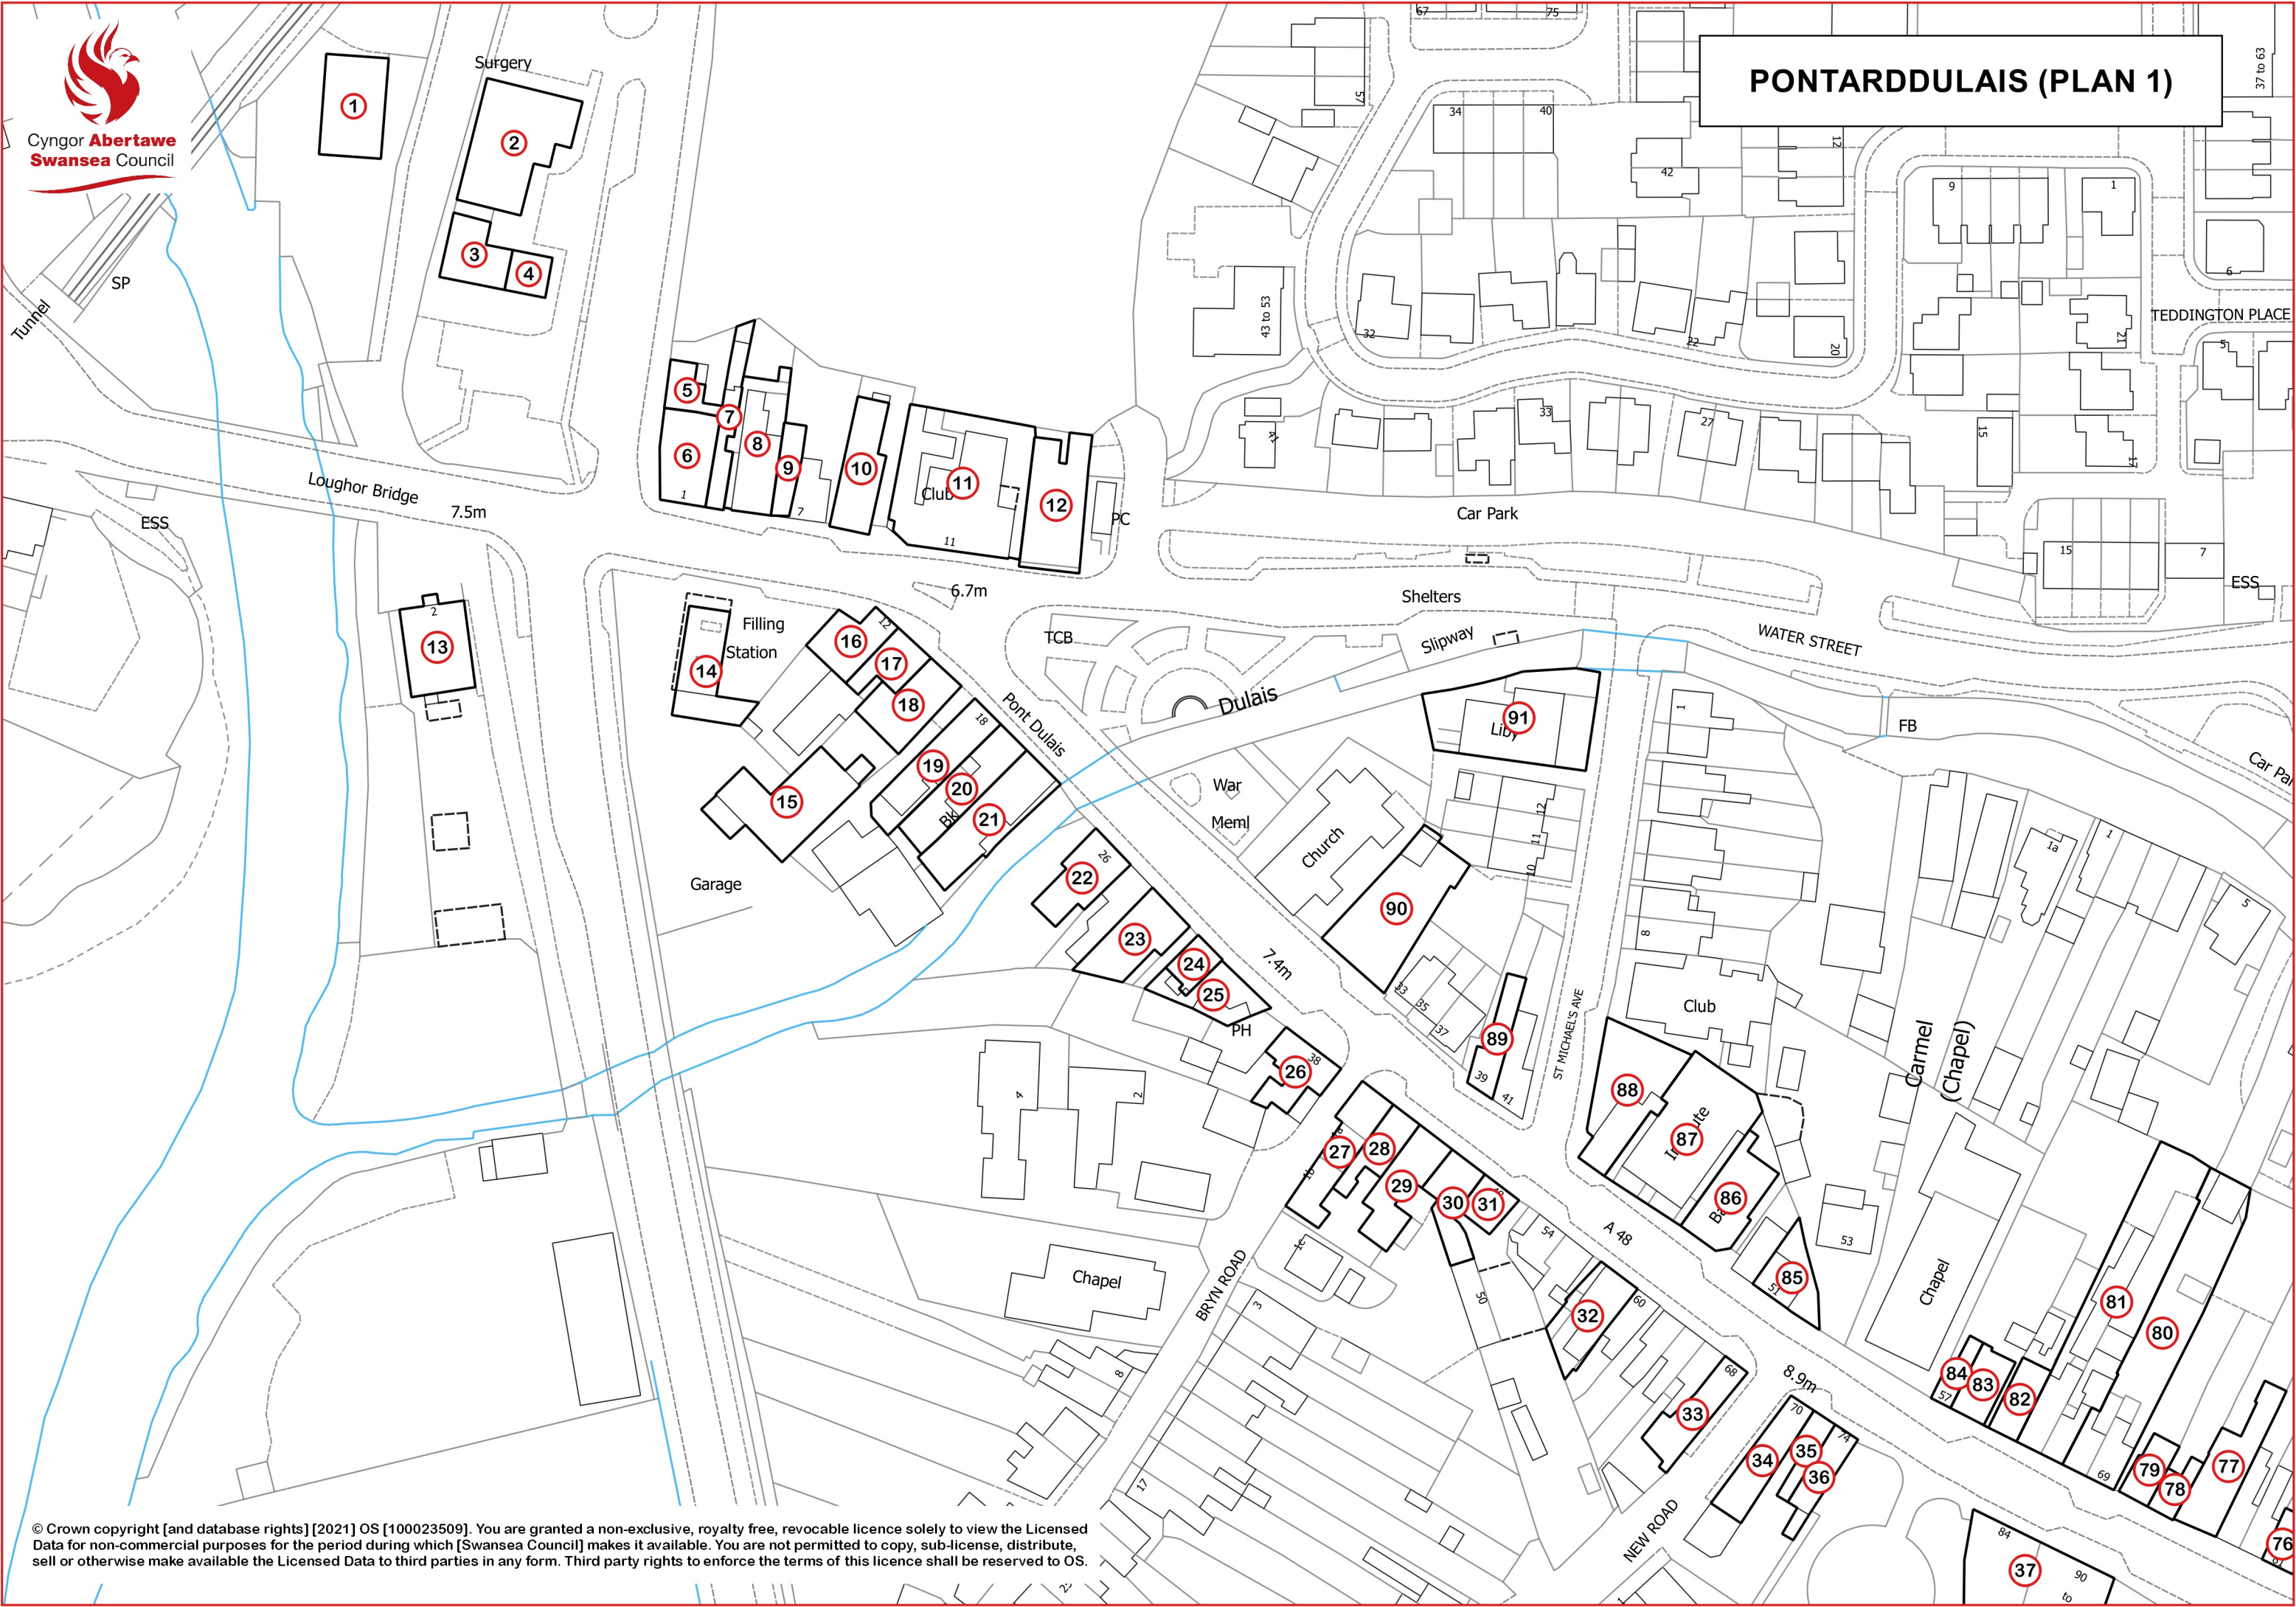

Cyngor **Abertawe**
Swansea Council

PONTARDDULAIS (PLAN 1)

© Crown copyright [and database rights] [2021] OS [100023509]. You are granted a non-exclusive, royalty free, revocable licence solely to view the Licensed Data for non-commercial purposes for the period during which [Swansea Council] makes it available. You are not permitted to copy, sub-license, distribute, sell or otherwise make available the Licensed Data to third parties in any form. Third party rights to enforce the terms of this licence shall be reserved to OS.