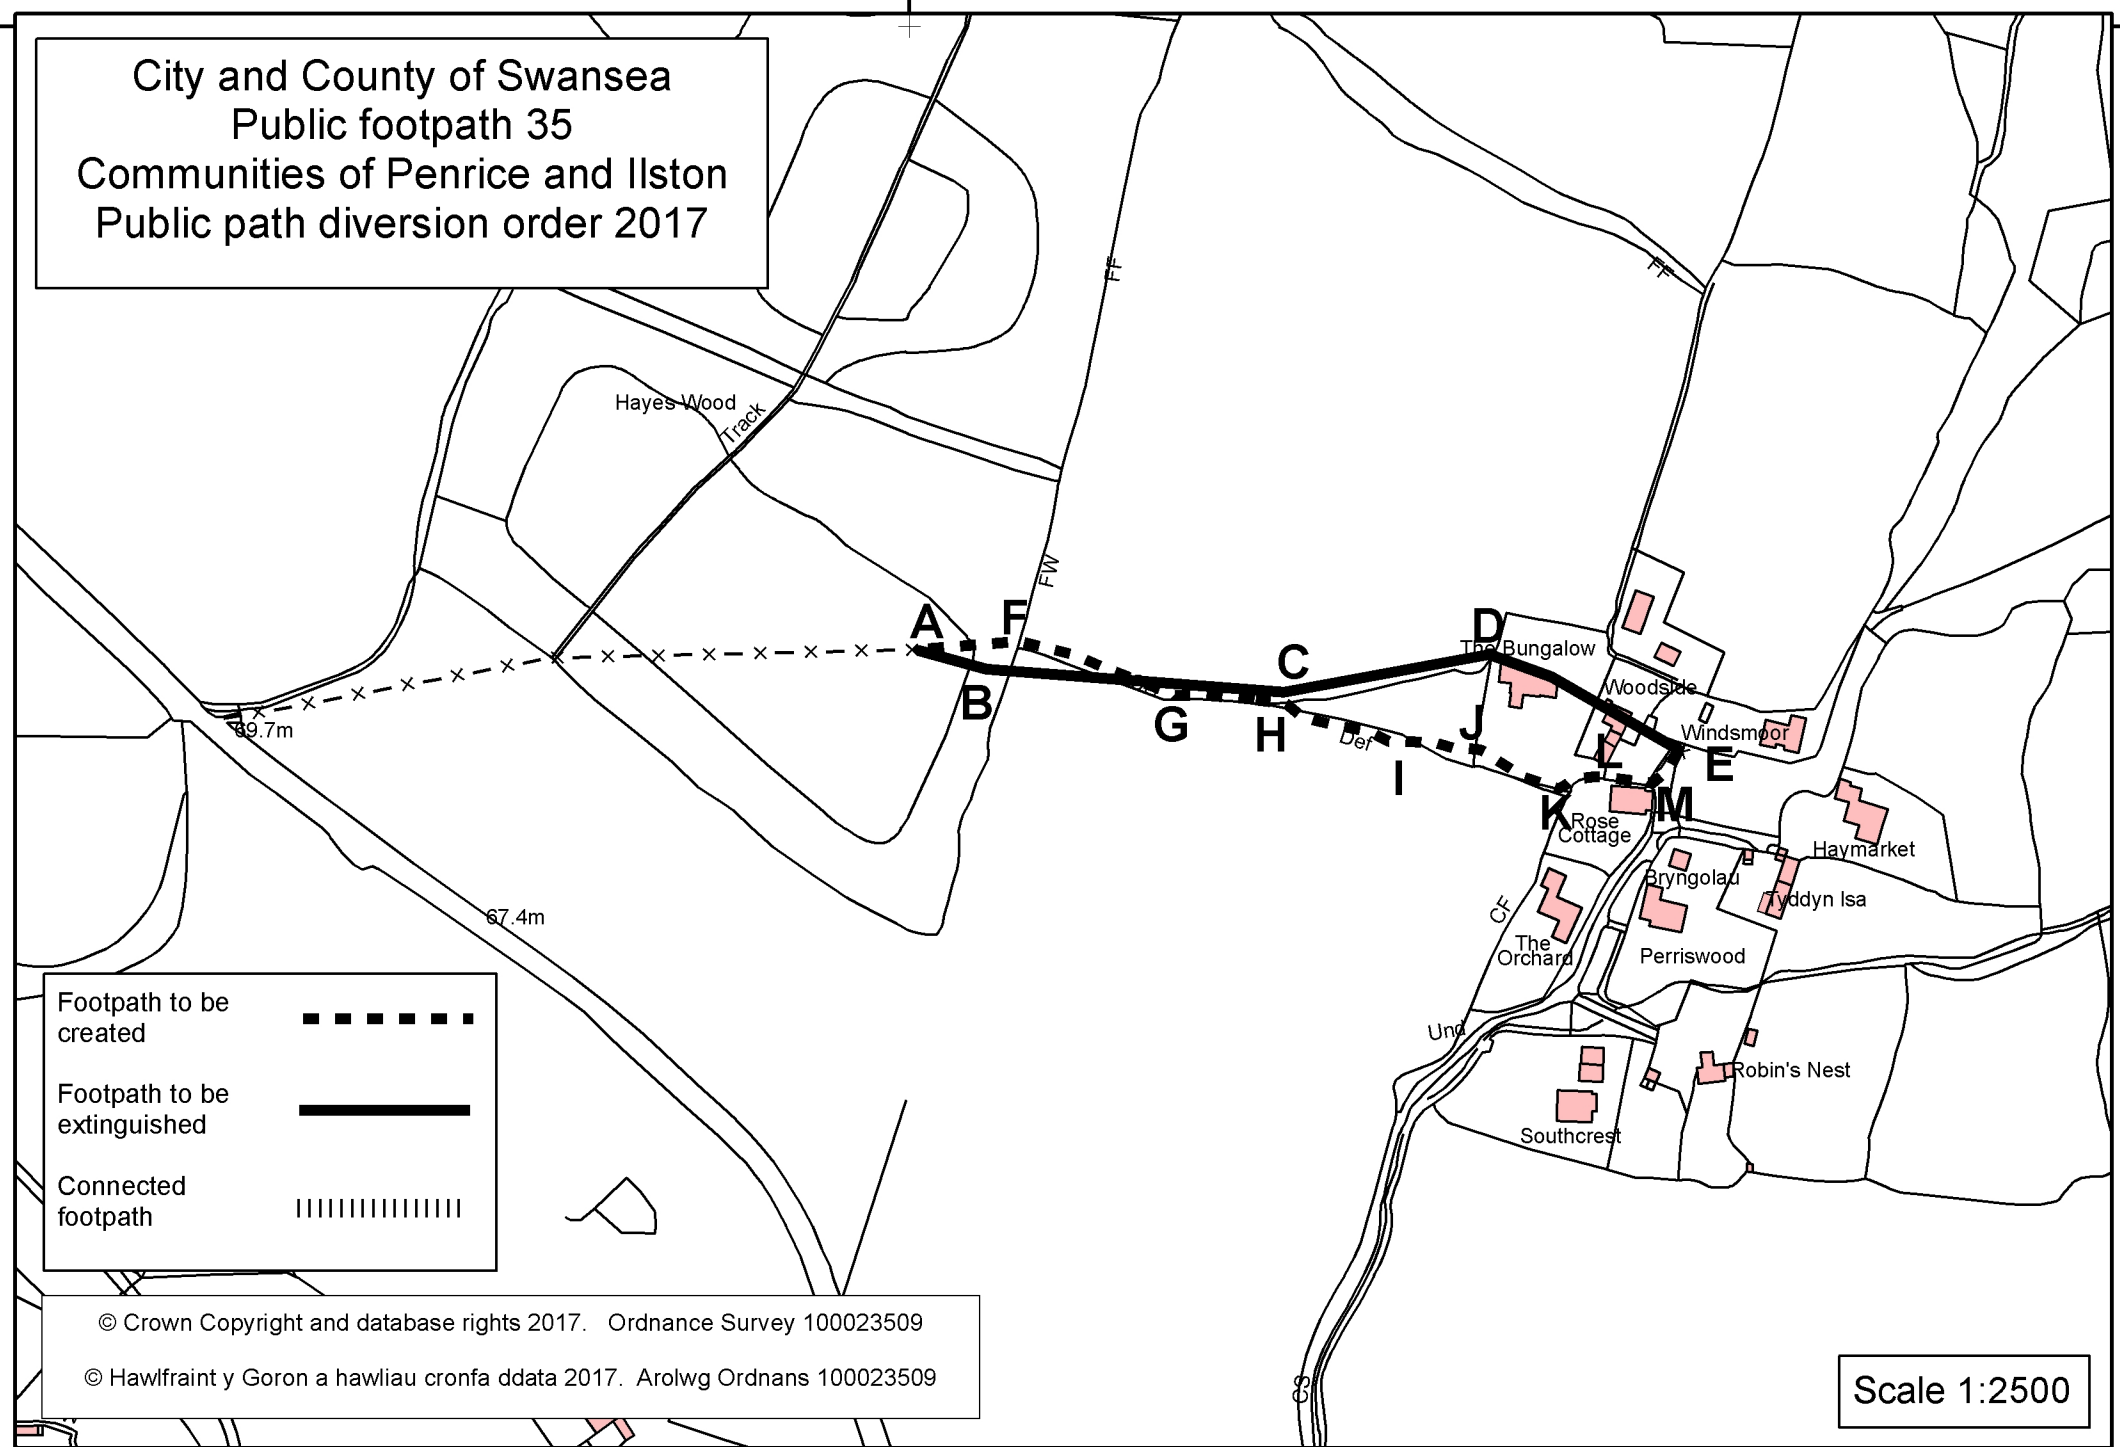

1890 00.000000

1890 00.000000

2500 00.000000

2500 00.000000

City and County of Swansea  
 Public footpath 35  
 Communities of Penrice and Ilston  
 Public path diversion order 2017

Footpath to be created	-----
Footpath to be extinguished	—————
Connected footpath	

© Crown Copyright and database rights 2017. Ordnance Survey 100023509  
 © Hawlfraint y Goron a hawliau cronfa ddata 2017. Arolwg Ordnans 100023509

Scale 1:2500