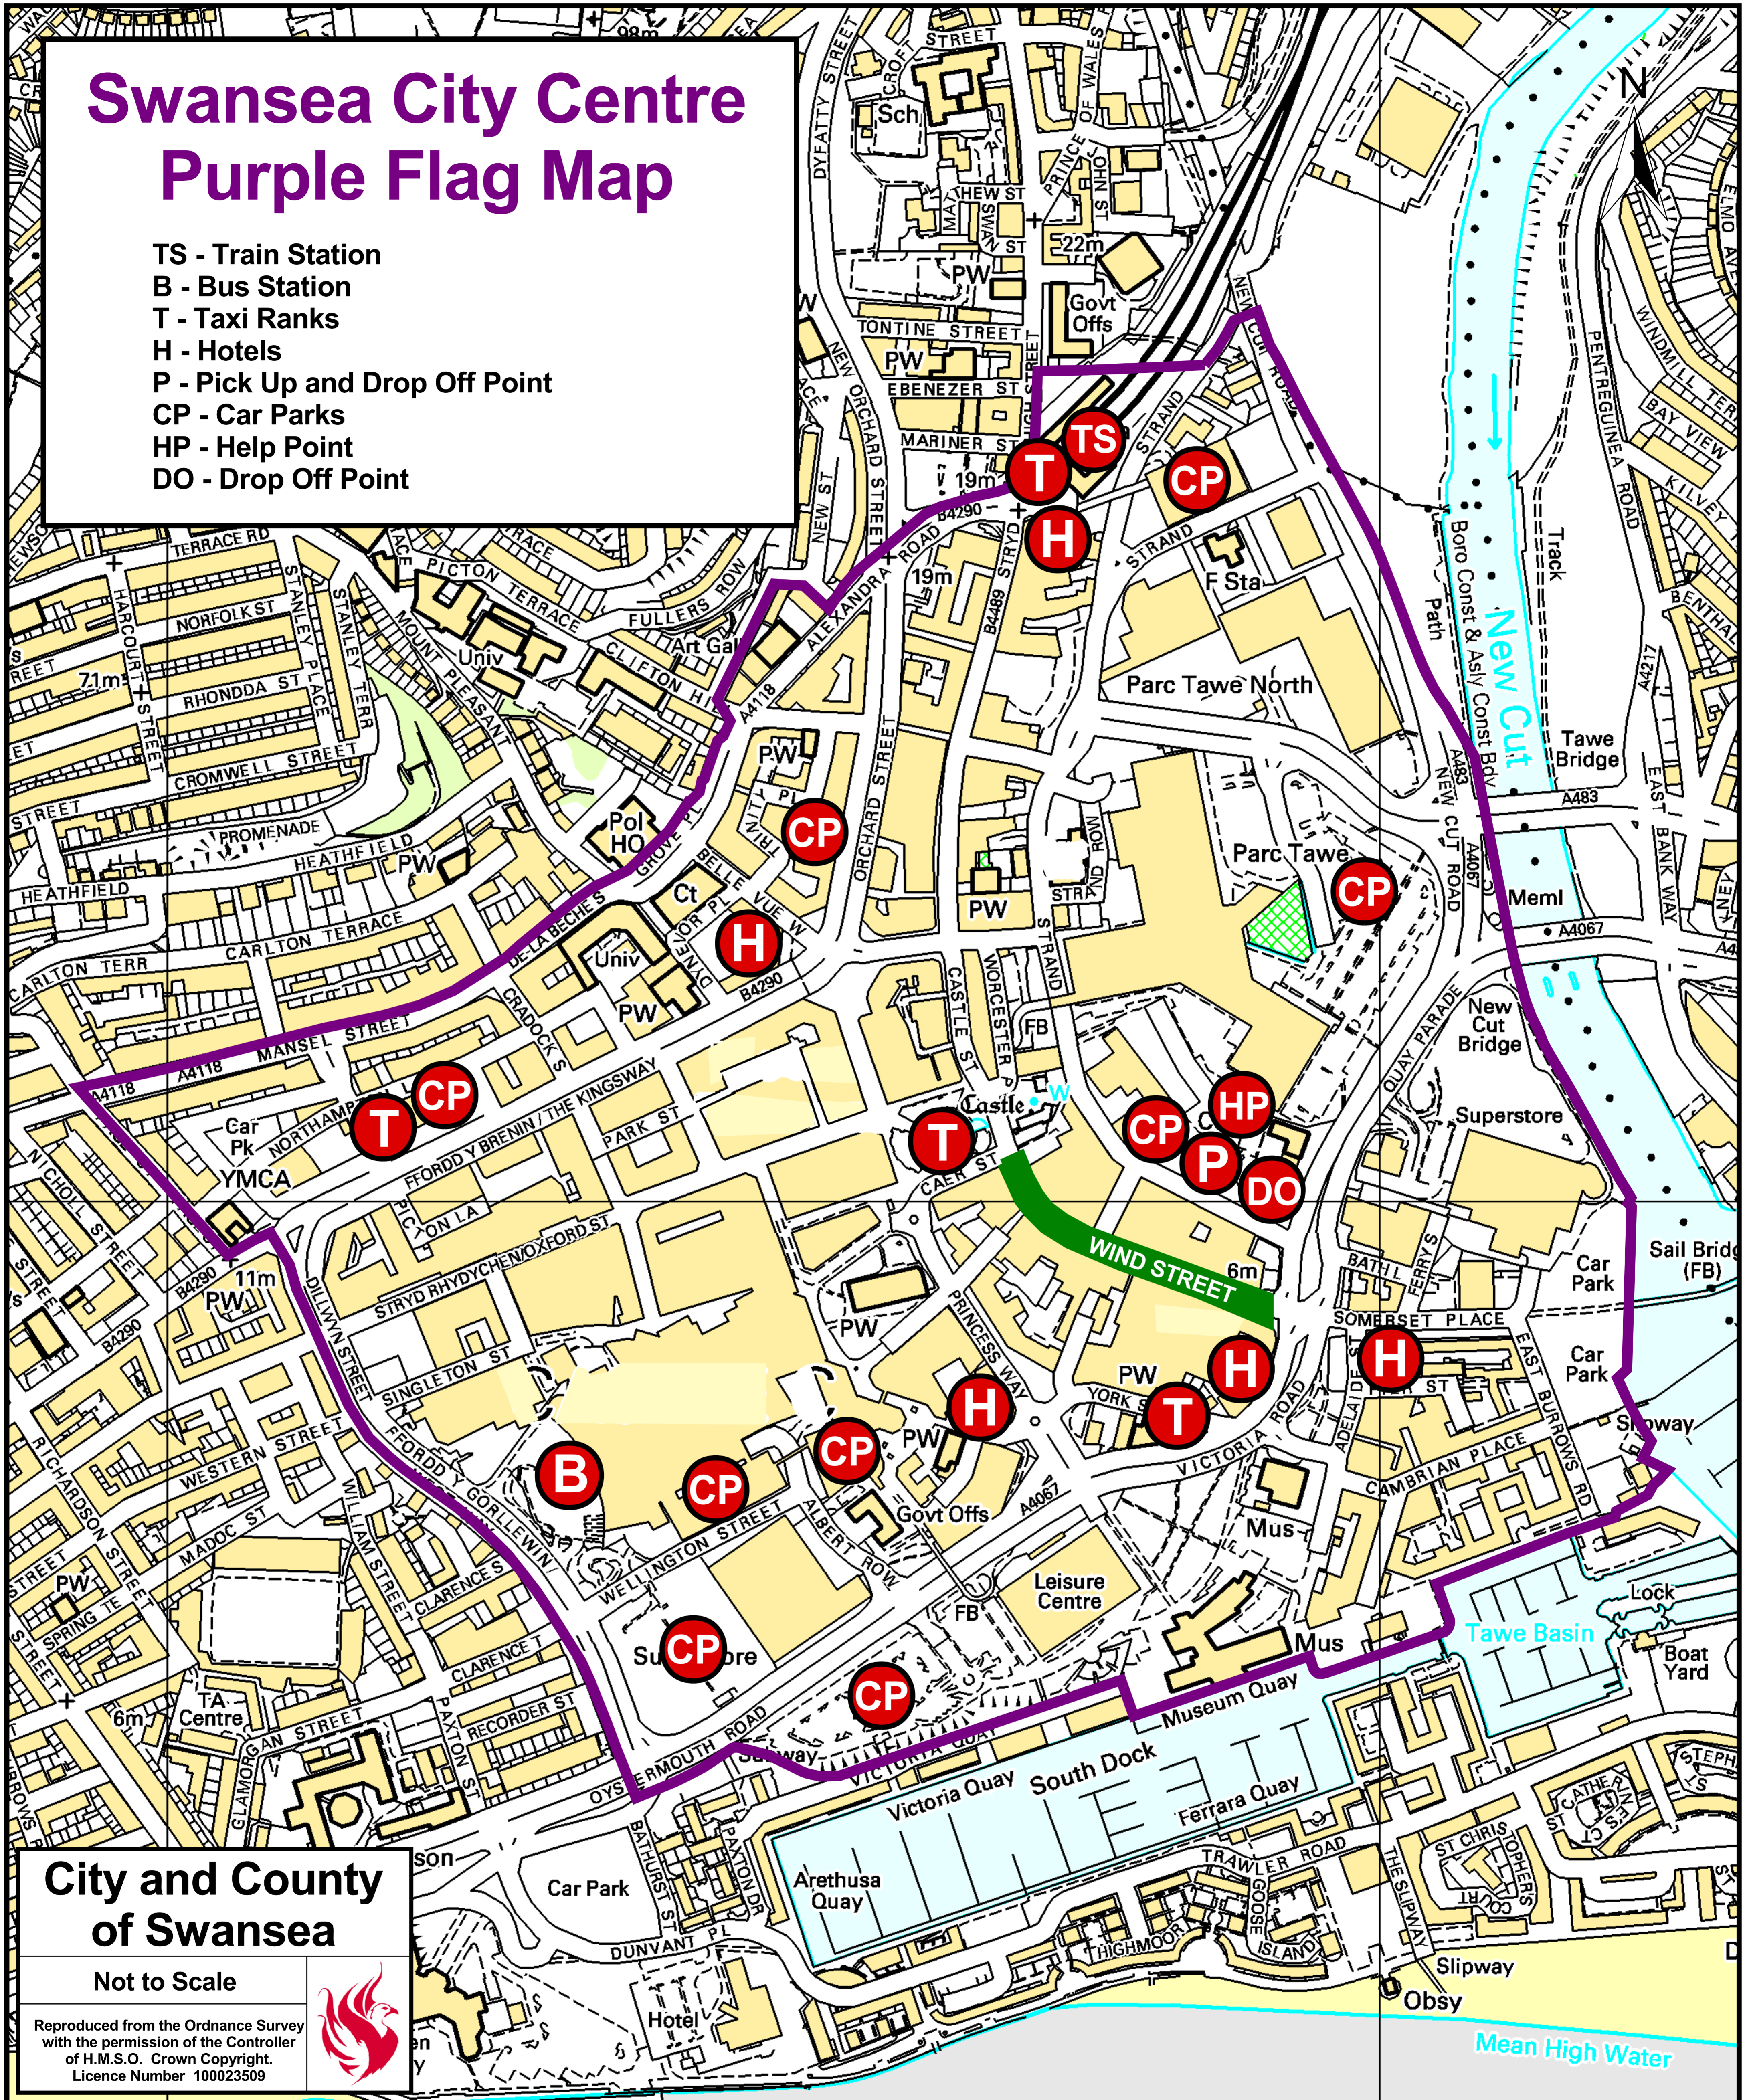

# Swansea City Centre Purple Flag Map

- TS - Train Station
- B - Bus Station
- T - Taxi Ranks
- H - Hotels
- P - Pick Up and Drop Off Point
- CP - Car Parks
- HP - Help Point
- DO - Drop Off Point

**City and County  
of Swansea**

Not to Scale

Reproduced from the Ordnance Survey  
with the permission of the Controller  
of H.M.S.O. Crown Copyright.  
Licence Number 100023509

Mean High Water